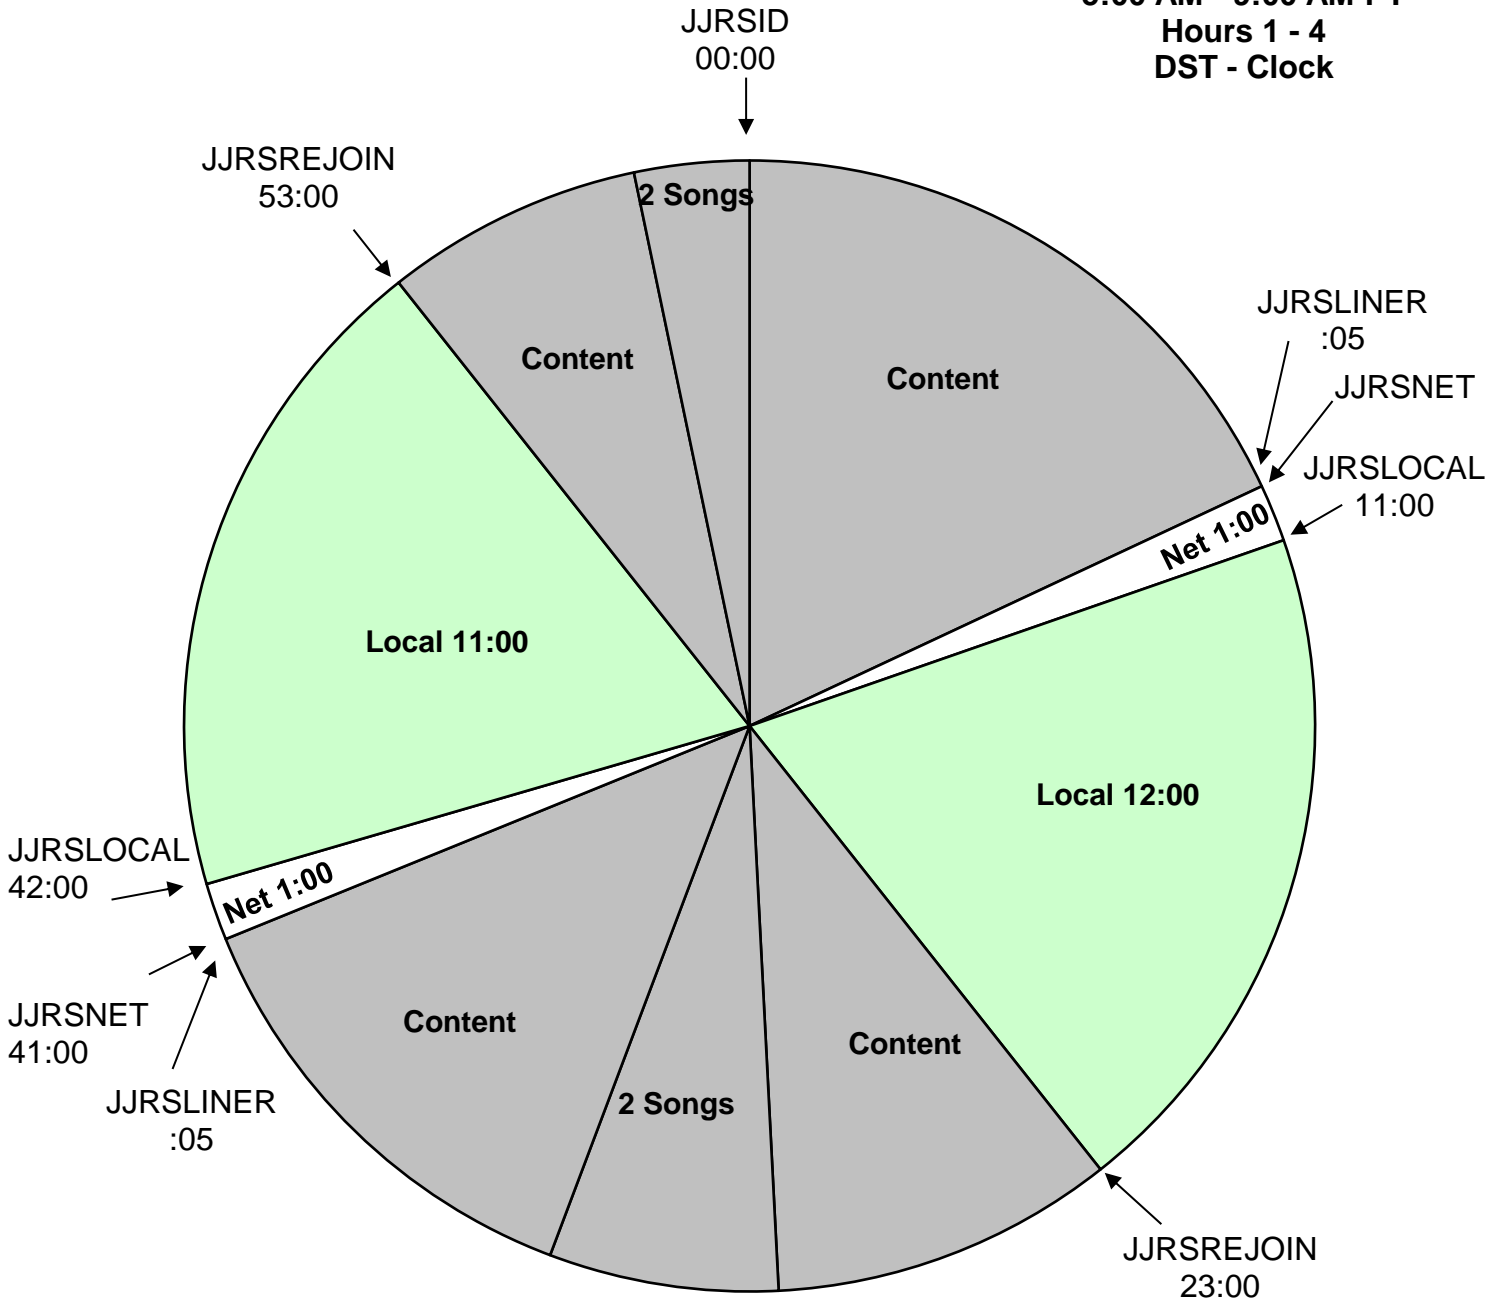

Johnjay and Rich  
Effective Date: March 13th, 2023  
Premiere XDS PRO4-P Satellite  
Mon-Fri  
8:00 AM - 12:00PM ET/  
5:00 AM - 9:00 AM PT  
Hours 1 - 4  
DST - Clock

For Technical Assistance Call  
Premiere Network Operations Center: (800) 276-4431  
Technical Info: <http://engineering.premiereradio.com>

JJRSREJOIN: Rejoins Program  
JJRSLOCAL: Local Break  
JJRSNET: Network Break  
JJRSID: Locally produced floating :15 sec Legal ID  
JJRSLINER: Locally produced :05 sec liner

All Breaks Float